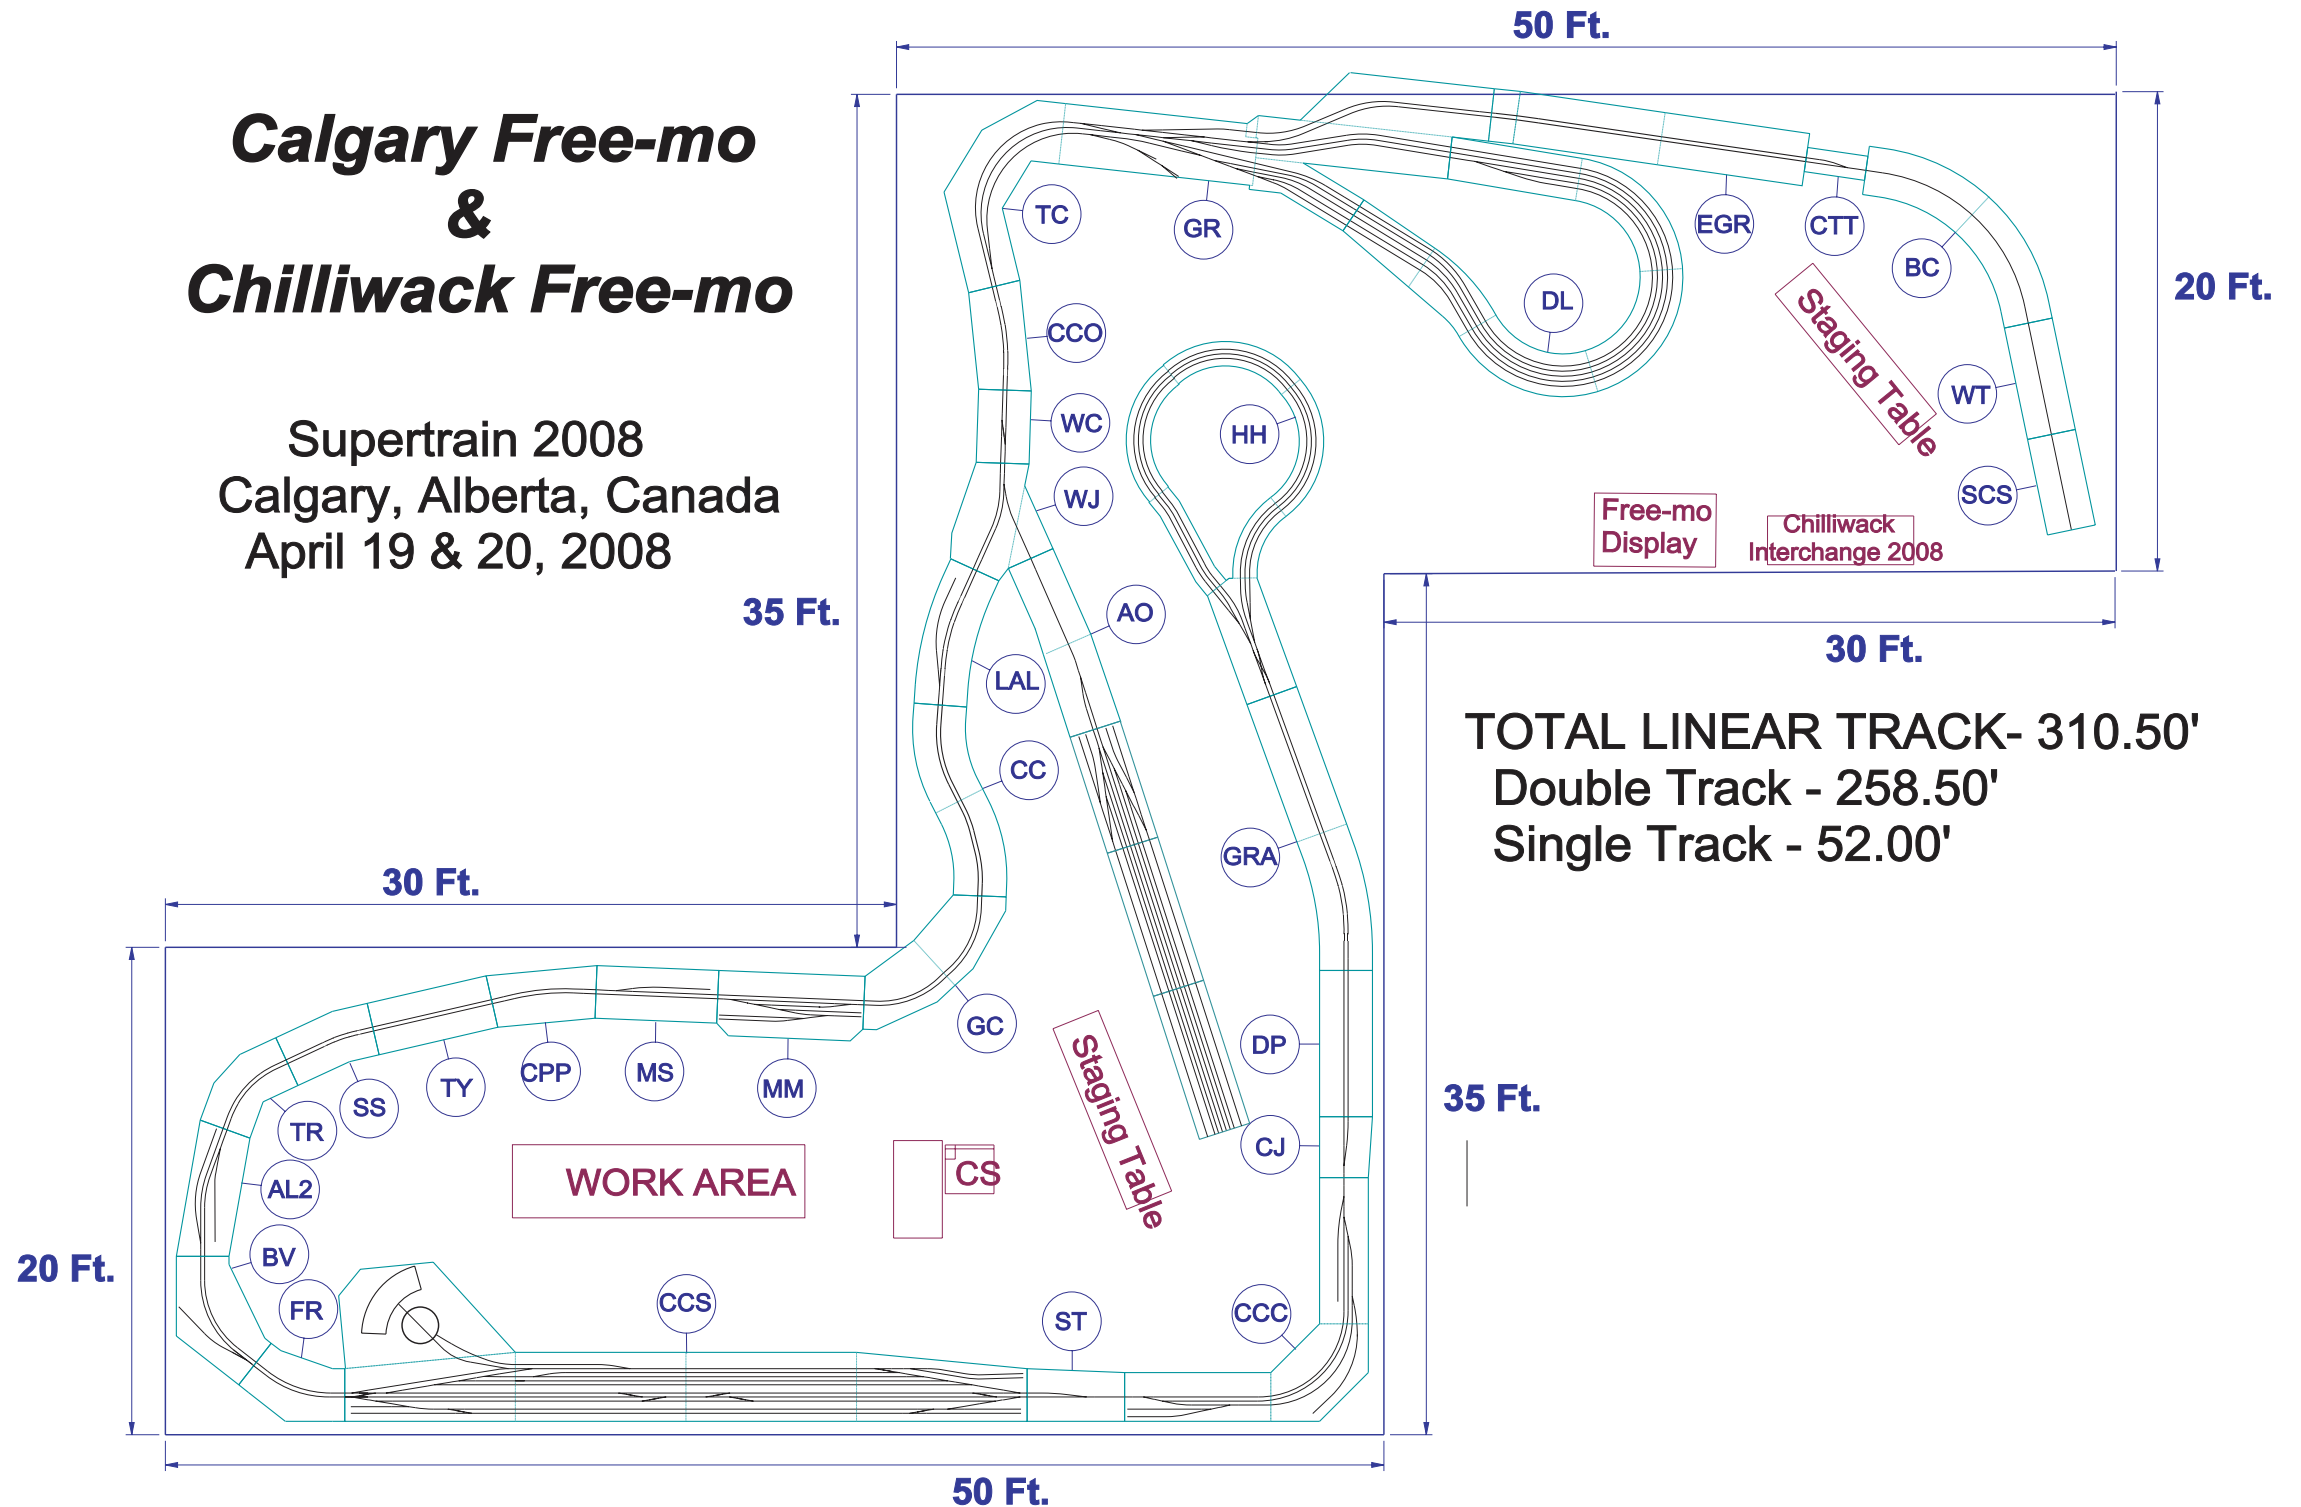

Calgary Free-mo & Chilliwack Free-mo

Supertrain 2008
Calgary, Alberta, Canada
April 19 & 20, 2008

TOTAL LINEAR TRACK- 310.50'
Double Track - 258.50'
Single Track - 52.00'